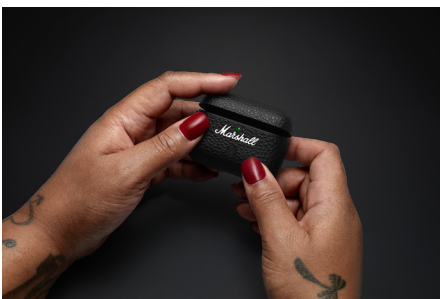

6. ON THE GO CHARGING

1. **Short:** These supercharged headphones deliver 6 hours of wireless playtime. Add the charging case to the mix and you get 30 hours of listening time on the move. Switch to quick charge when you're in a hurry, for 1-hour extra playtime in 15 minutes.
2. **Medium:** These supercharged headphones deliver 6 hours of wireless playtime. Add the charging case to the mix and you get 30 hours of listening time on the move. Switch to quick charge when you're in a hurry, for 1-hour extra playtime in 15 minutes. Wireless charging also makes it even easier to charge and go. Don't wait, start listening.
3. **Long:** Motif II A.N.C. is the true wireless experience that keeps up with you every step, dance or mosh along the way. These supercharged headphones deliver 6 hours of wireless playtime on the move and 30 hours when you're carrying the charging case in your pocket. Switch to quick charge when you're in a hurry, for 1-hour extra playtime in 15 minutes. LED lights display the current battery level of the charging case and show when the earbuds are full. Wireless charging also makes it even easier to charge and go. Don't wait, start listening.