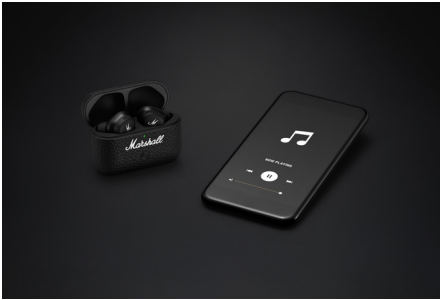

4. ENHANCED CONNECTIVITY WITH LE AUDIO

1. **Short:** Never let anything get in the way of your music with Motif II A.N.C. It's BT LE Audio-ready to ensure the best possible connection, so you'll never miss a beat.
2. **Medium:** Never let anything get in the way of your music with Motif II A.N.C. It's BT LE Audio-ready to ensure the best possible connection, so you'll never miss a beat. This future-proof technology delivers higher quality audio, while increasing the streaming range and improving audio sync, for a better connection when watching video. Feel secure knowing that when this next-generation Bluetooth technology is released, your headphones can more than handle it.
3. **Long:** Never let anything get in the way of your music with Motif II A.N.C. It's BT LE Audio-ready to ensure the best possible connection, so you'll never miss a beat. This future-proof technology delivers higher quality audio, while increasing the streaming range and improving audio sync, for a better connection when watching video. Feel secure knowing that when this next-generation Bluetooth technology is released, your headphones can more than handle it. Motif II A.N.C.'s straightforward design means you can adjust the settings intuitively, making it easier than ever to interact with your music. Built-in dual microphones pick up sound clearly, keeping phone calls simple.