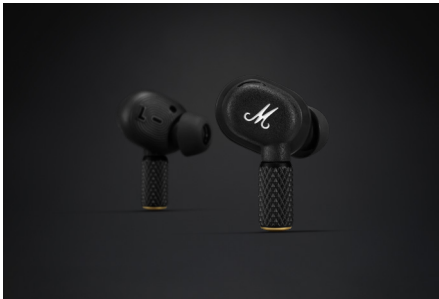

MOTIF II A.N.C.

TAGLINE

FRONT ROW SOUND WITH ACTIVE NOISE CANCELLATION

PRODUCT COPY

Get loud on the go. Motif II A.N.C. offers huge sound, in a tiny package. Its sleek charging case packs a punch by powering your headphones with 30 hours playtime to be unleashed whenever you want. With active noise cancellation, block out those crowded train rides and rowdy streets to dive into your music without distraction. For a quick conversation, switch over to

transparency mode and let the outside in. As well as an added microphone, Motif II A.N.C. comes ready for BT LE Audio, so you'll be better connected than ever before. For an even more customised listening experience, download the Marshall app. With Motif II A.N.C., you're always ready for the road.

KEY SELLING POINTS

---

1. MARSHALL SIGNATURE SOUND

Short: Motif II A.N.C. means you can take Marshall signature sound with you, wherever you go.

Medium: Don't leave great music behind. With Motif II A.N.C. you can take Marshall signature sound with you, wherever you go. Precision engineered to give you clear and balanced sound no matter how much you crank up the volume, Motif II A.N.C. is built so you don't have to hold back. Experience concert quality sound whenever.

Long: Don't leave great music behind. With Motif II A.N.C. you can take Marshall signature sound with you, wherever you go. Precision engineered to give you clear and balanced sound no matter how much you crank up the volume, Motif II A.N.C. is built so you don't have to hold back. Experience concert quality sound whenever you need it, with pocket-sized design, comfort and a whole lot of loud.