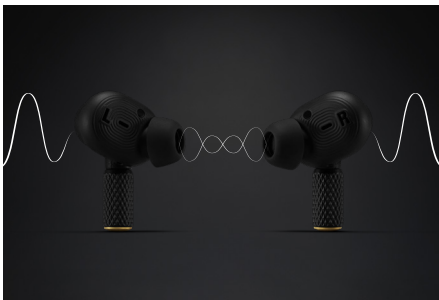

Long: Don't leave great music behind. With Motif II A.N.C. you can take Marshall signature sound with you, wherever you go. Precision engineered to give you clear and balanced sound no matter how much you crank up the volume, Motif II A.N.C. is built so you don't have to hold back. Experience concert quality sound whenever you need it, with pocket-sized design, comfort and a whole lot of loud.